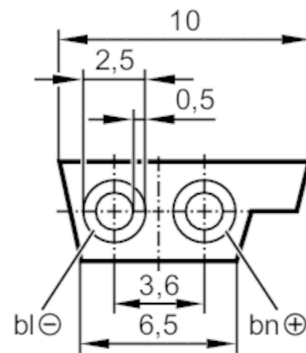

E74203

AS-Interface flat cable

AS-i Flat cable TPE ye 500 m

Electrical data

Operating voltage [V] 26.5...31.6 DC; (Peak voltage 300 V)

Operating conditions

Ambient temperature [°C] -40...85

Mechanical data

Weight [g] 40000

Remarks

Remarks supplied on a cable drum

Pack quantity 1 pcs.

Electrical connection

Cable: 500 m, TPE, yellow; 2 x 1.5 mm²