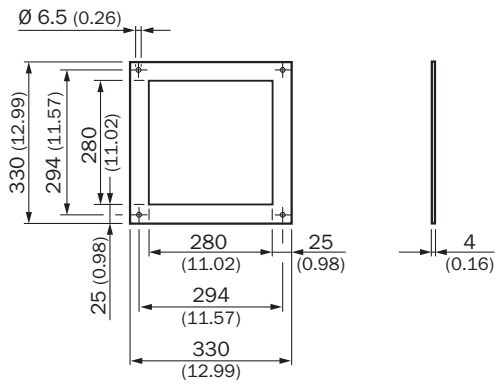

Dimensional drawing (Dimensions in mm (inch))