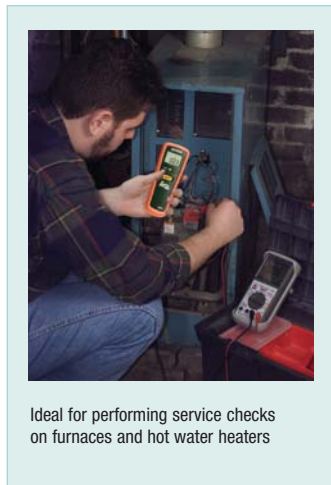

# Carbon Monoxide (CO) Meter

 **Air Safety Checks in all environments**  
Up to 1000ppm

## Features:

- Ergonomic pocket size housing
- One button operation
- Easy to read 1999 count backlit displays CO levels from 0 to 1000ppm
- Audible alarm starting at 35ppm with continuous beeping when above 200ppm
- Backlight for low light conditions
- Max Hold and Data hold buttons
- Auto Power off
- Complete with 9V battery, protective rubber holster, and carrying case

## Applications:

- Ambient air safety checks on residential appliances
- HVAC service on furnaces and hot water heaters
- Home inspections
- Industrial environments where the accumulation of CO is possible